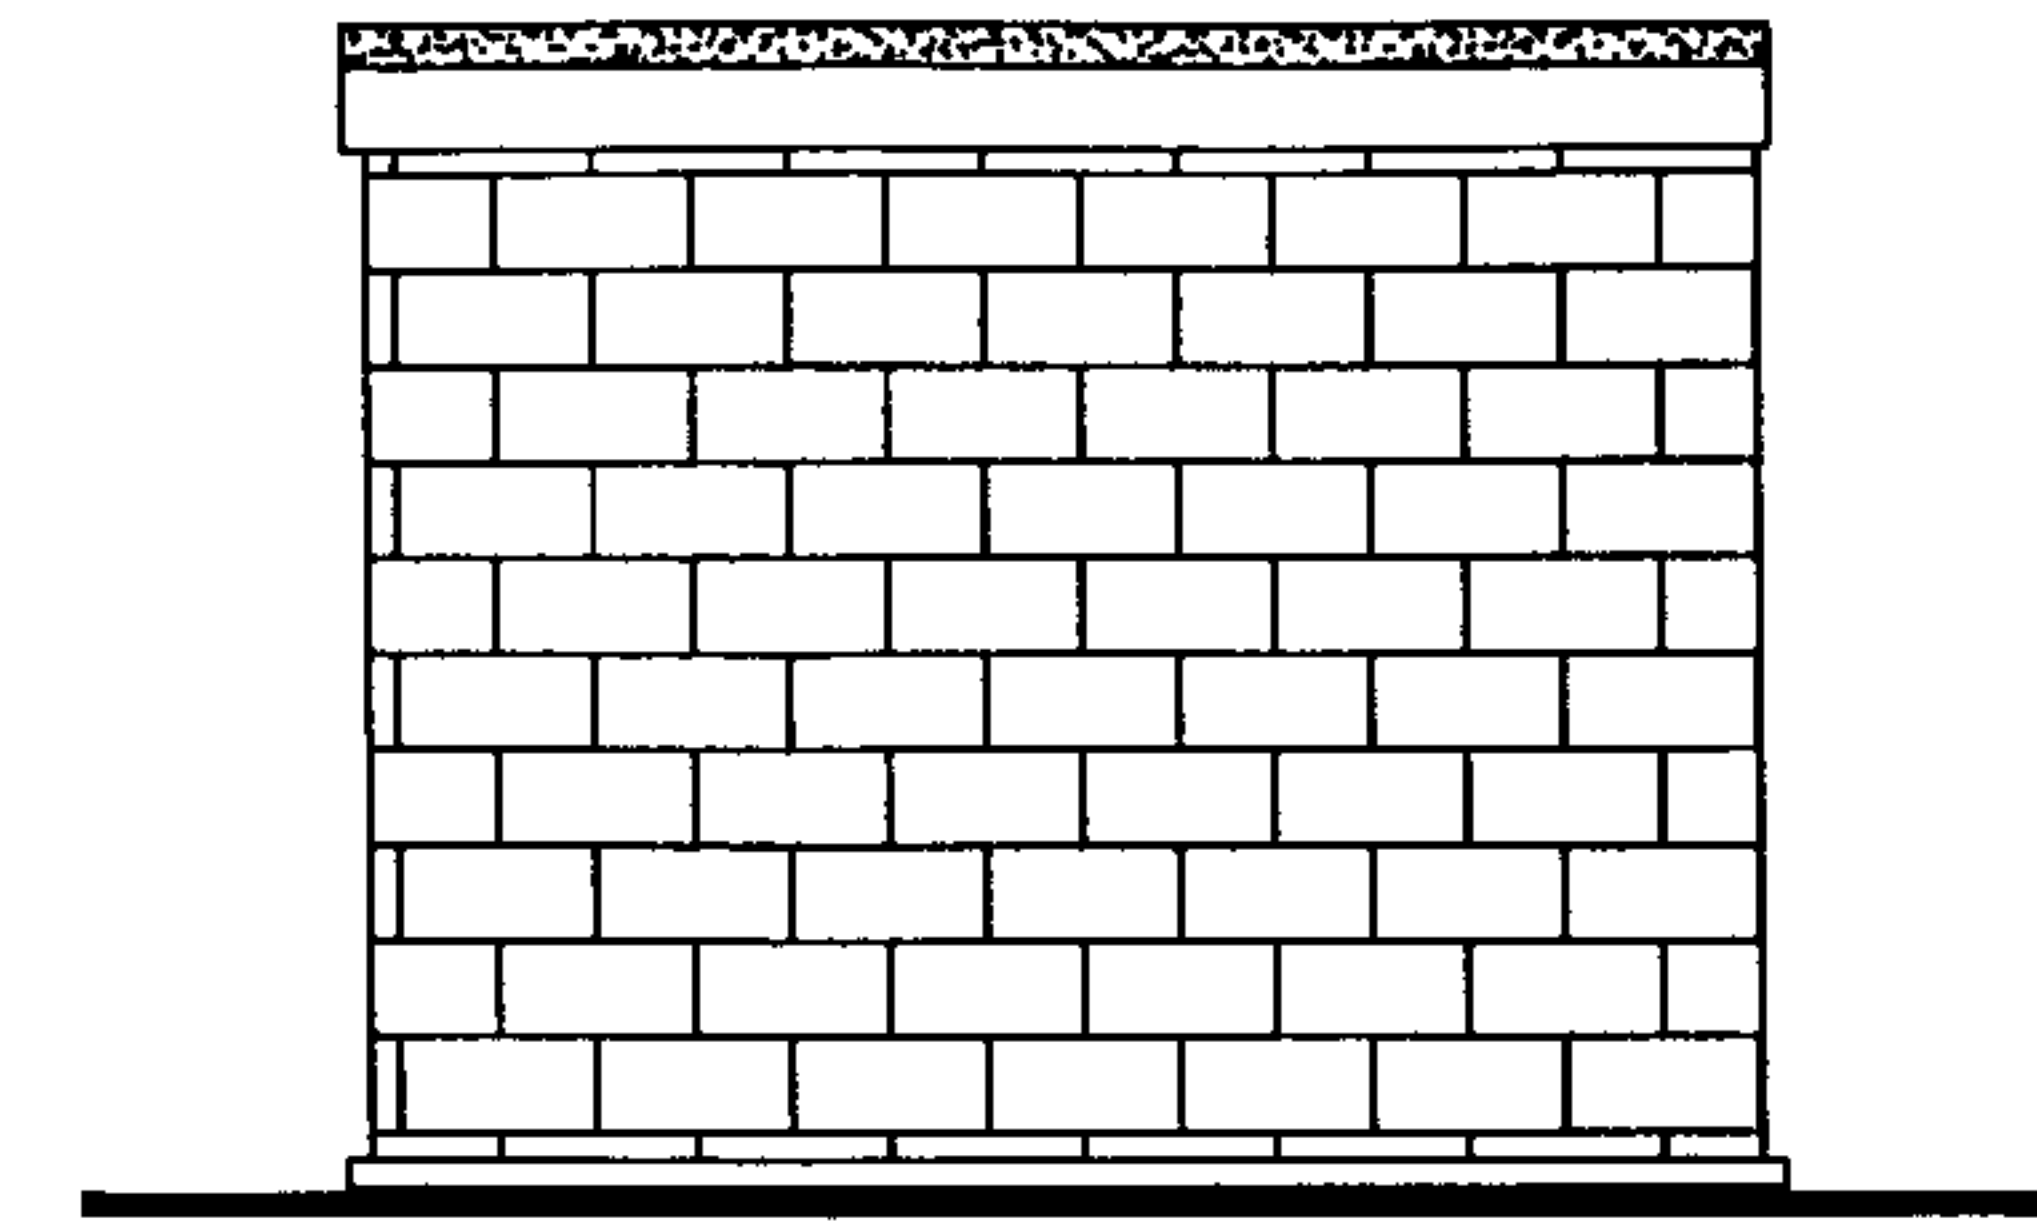

FLANK ELEVATION

FRONT ELEVATION

FLANK ELEVATION

FUSHMOOR BOROUGH COUNCIL
PLANNING SERVICES
 16 JUN 2006
RECEIVED
 DEVELOPMENT CONTROL
06/403/ru

GRANTED

REAR ELEVATION

PLAN

No.	Descriptions	REVISIONS	Date	By	GARDEN SHADE AT 91, JUBILEE LANE, ALDERSHOT.			
					ALL DIMENSIONS TO BE CHECKED ON SITE ONLY TO BE SCALED FOR PLANNING AND BUILDING REGS PURPOSES	SCALE 1:50	DATE JUNE. 2006	DRAWN BY R.K
					Mr M.NASIM	JOB No. 945-01-2006	DRAWING No. 01	REVISION