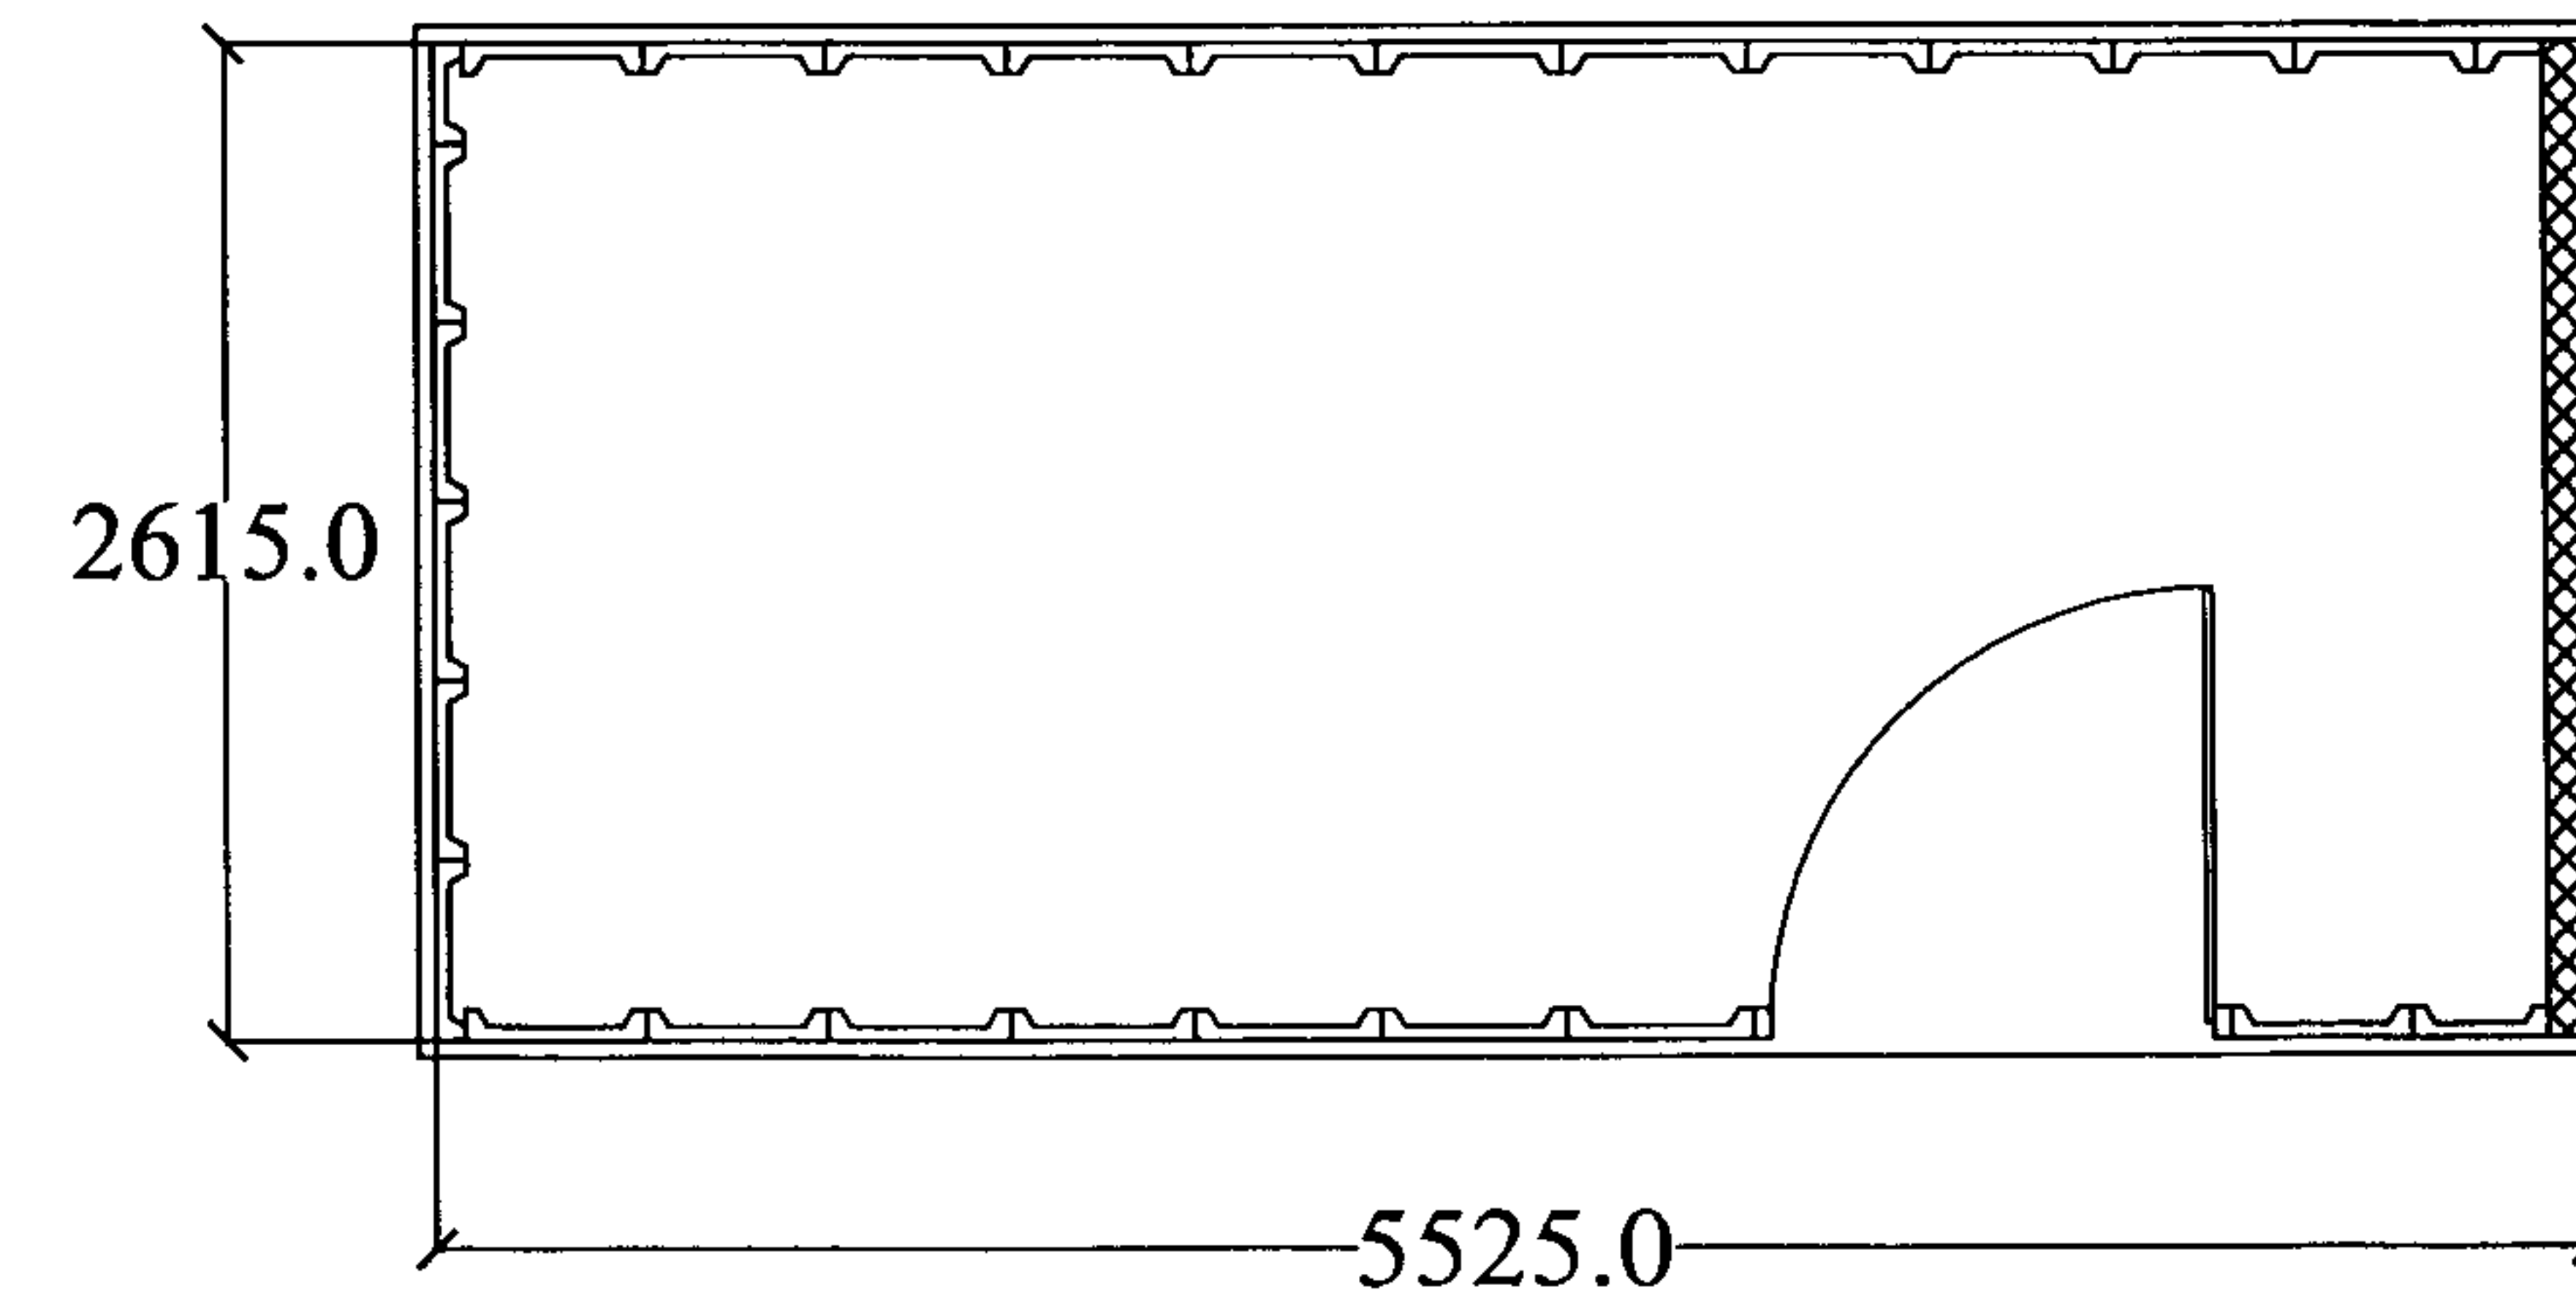

FLANK ELEVATION

FRONT ELEVATION

FLANK ELEVATION

FUSHMOOR BOROUGH COUNCIL
PLANNING SERVICES
 16 JUN 2006
RECEIVED
 DEVELOPMENT CONTROL
06/403/ru

GRANTED

REAR ELEVATION

PLAN

No.	Descriptions	REVISIONS	Date	By	GARDEN SHADE AT 91, JUBILEE LANE, ALDERSHOT.			
					ALL DIMENSIONS TO BE CHECKED ON SITE ONLY TO BE SCALED FOR PLANNING AND BUILDING REGS PURPOSES	SCALE 1:50	DATE JUNE. 2006	DRAWN BY R.K
					Mr M.NASIM	JOB No. 945-01-2006	DRAWING No. 01	REVISION