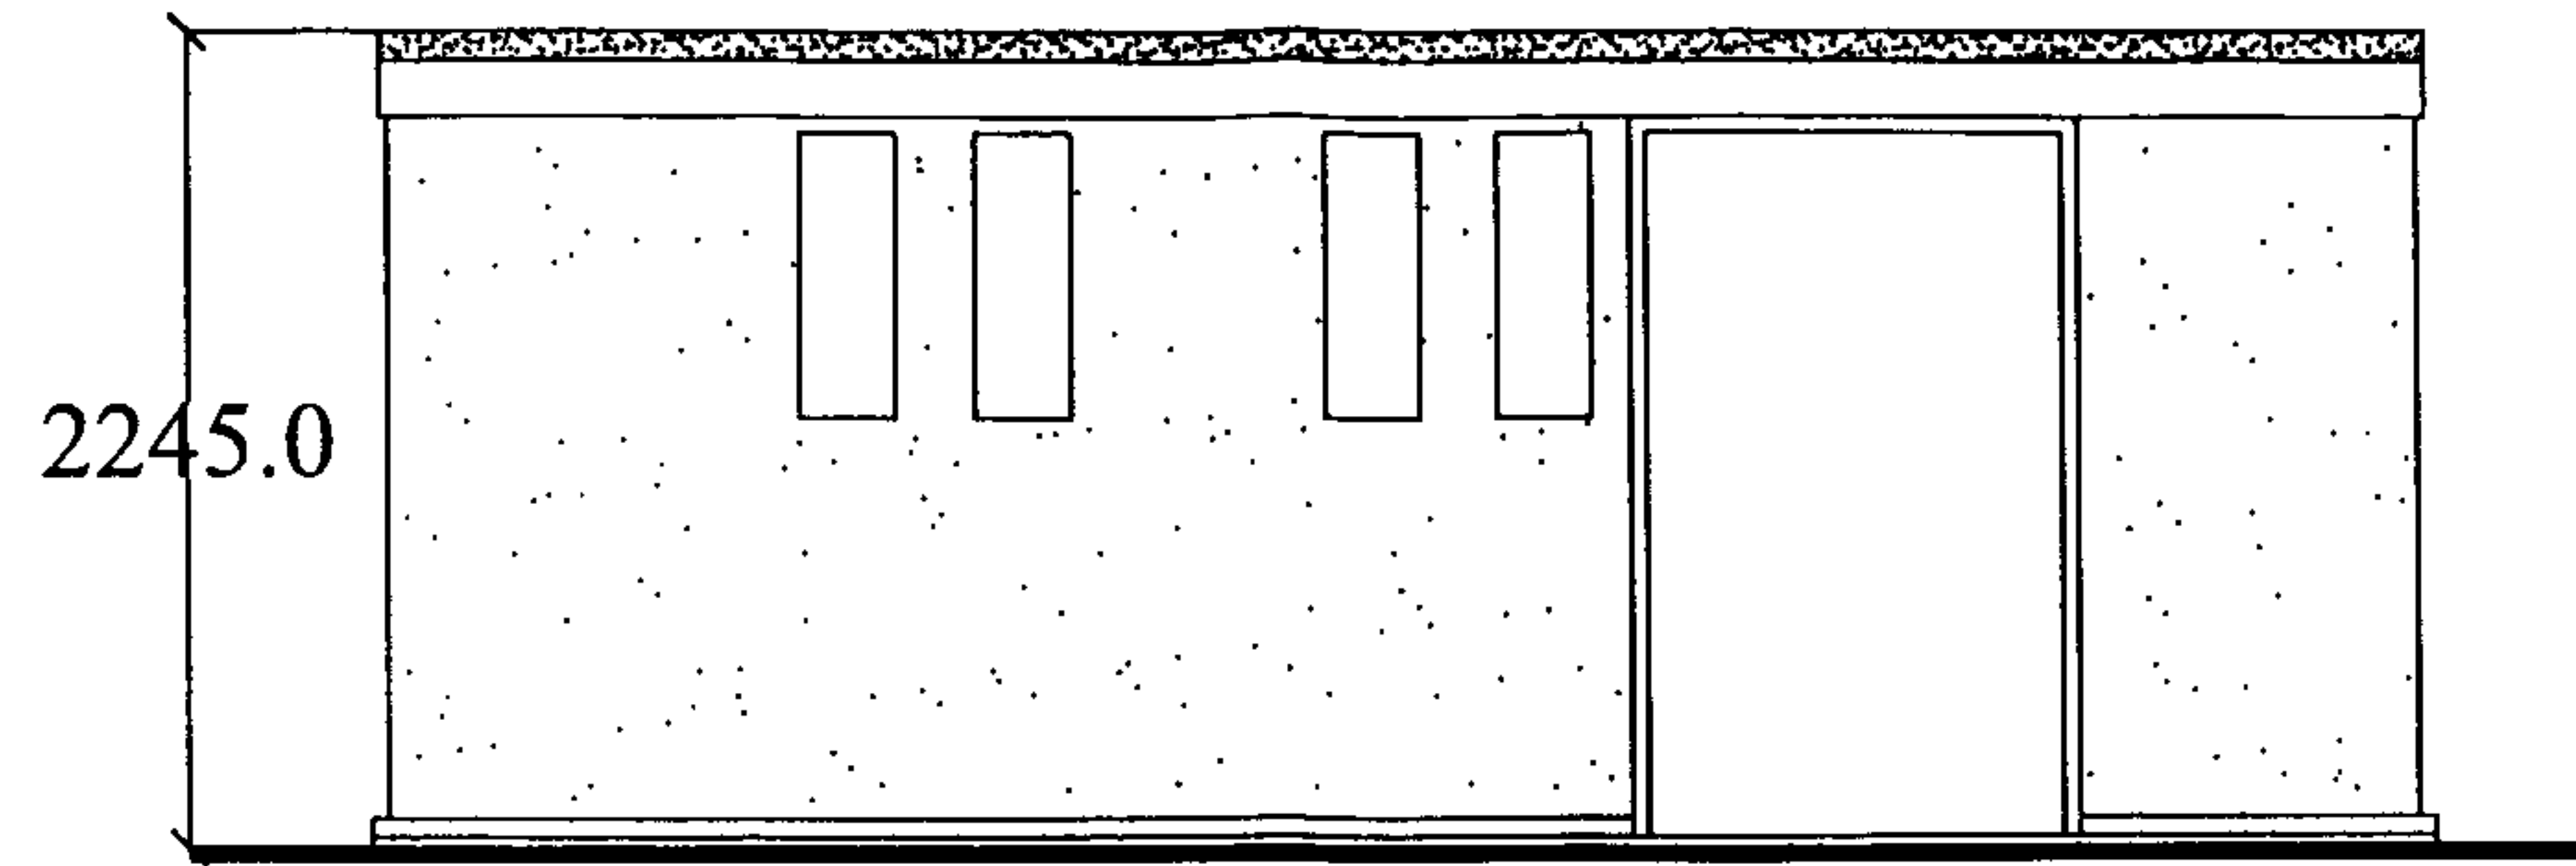

FLANK ELEVATION

FRONT ELEVATION

FLANK ELEVATION

FUSHMOOR BOROUGH COUNCIL
PLANNING SERVICES
 16 JUN 2006
RECEIVED
 DEVELOPMENT CONTROL
06/403/ru

GRANTED

REAR ELEVATION

PLAN

No.	Descriptions	REVISIONS	Date	By	GARDEN SHADE AT 91, JUBILEE LANE, ALDERSHOT.			
					ALL DIMENSIONS TO BE CHECKED ON SITE ONLY TO BE SCALED FOR PLANNING AND BUILDING REGS PURPOSES	SCALE 1:50	DATE JUNE. 2006	DRAWN BY R.K
					Mr M.NASIM	JOB No. 945-01-2006	DRAWING No. 01	REVISION